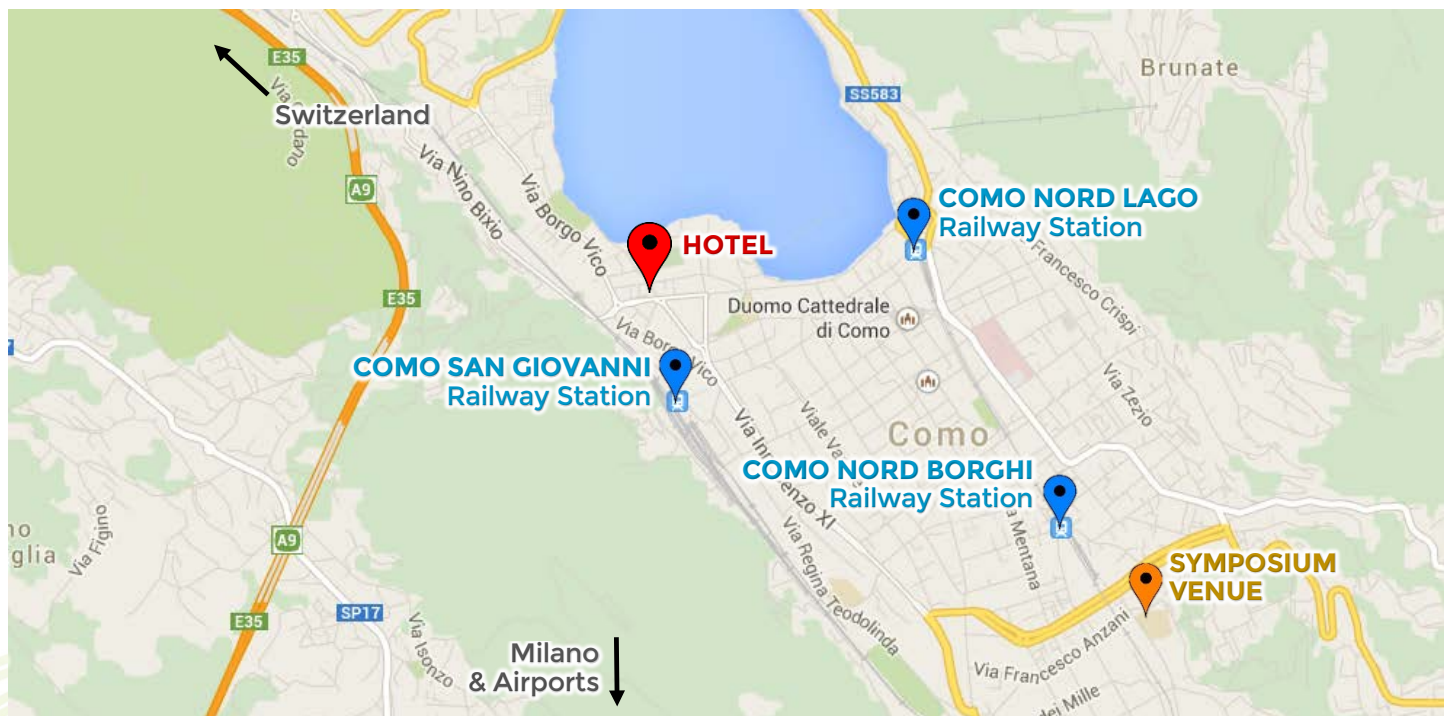

PARK HOTEL MEUBLÉ ***

via Fratelli Rosselli, 20 - Como

Completely renovated, this modern hotel is near to the departure point for boat trips on Lake Como and also a pleasant stroll from the town centre. Due to its easy access to the motorway, small private parking and its proximity to a public car park, this is a good base from which to discover the historic buildings of beautiful Como or have a wander around the shops.

Position 700 m from the city center
 600 m from Como San Giovanni railway station
 1.1 km from Como Nord Lago railway station
 3 km from the Venue (via Valleggio, 11 and Via Castelnuovo, 7)

Useful Numbers HOTEL +39 031 572615
 <http://www.parkhotelcomo.it/eng/>
 TAXI COMO +39 031 261515