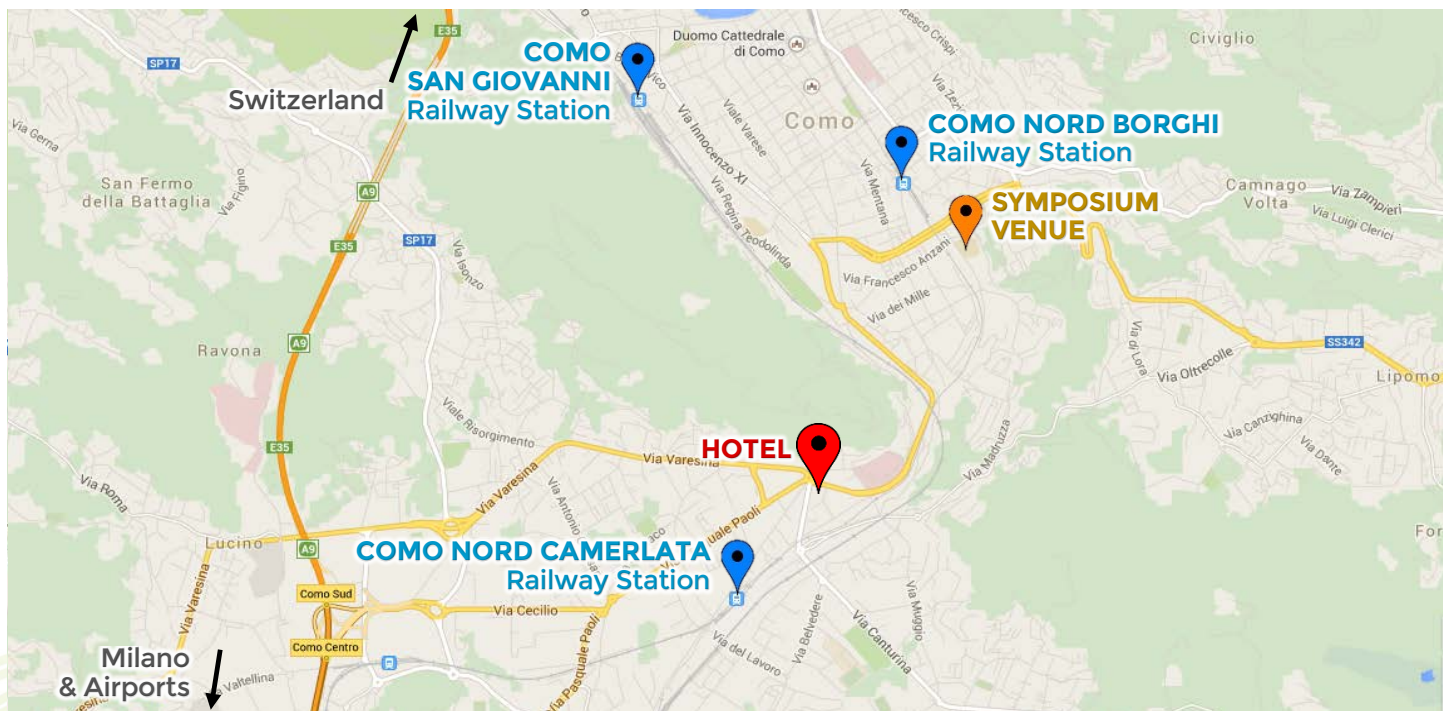

MINI HOTEL BARADELLO ***

Piazzale Camerlata, 9/A - Como

Mini Hotel Baradello is 4 km from Como city centre and a 5-minute drive from the Como Centro exit off the A9 motorway. Rooms are decorated in a classic style. A bus stopping in front of the property reaches Lake Como, 4.5 km away. Como Nord Camerlata Railway Station is a 10-minute walk away and provides direct connection to Como and Milan.

Position **4 km** from the city centre
800 m from Como Nord Camerlata Railway Station
2 km from the Venue (via Valleggio, 11 and Via Castelnuovo, 7). To reach the Venue train from **Como Nord Camerlata** to **Como Nord Borghi** Railway Station.

Useful Numbers HOTEL +39 031 523180
www.minihotelbaradello.com/index.html
 Taxi Como +39 031 261515