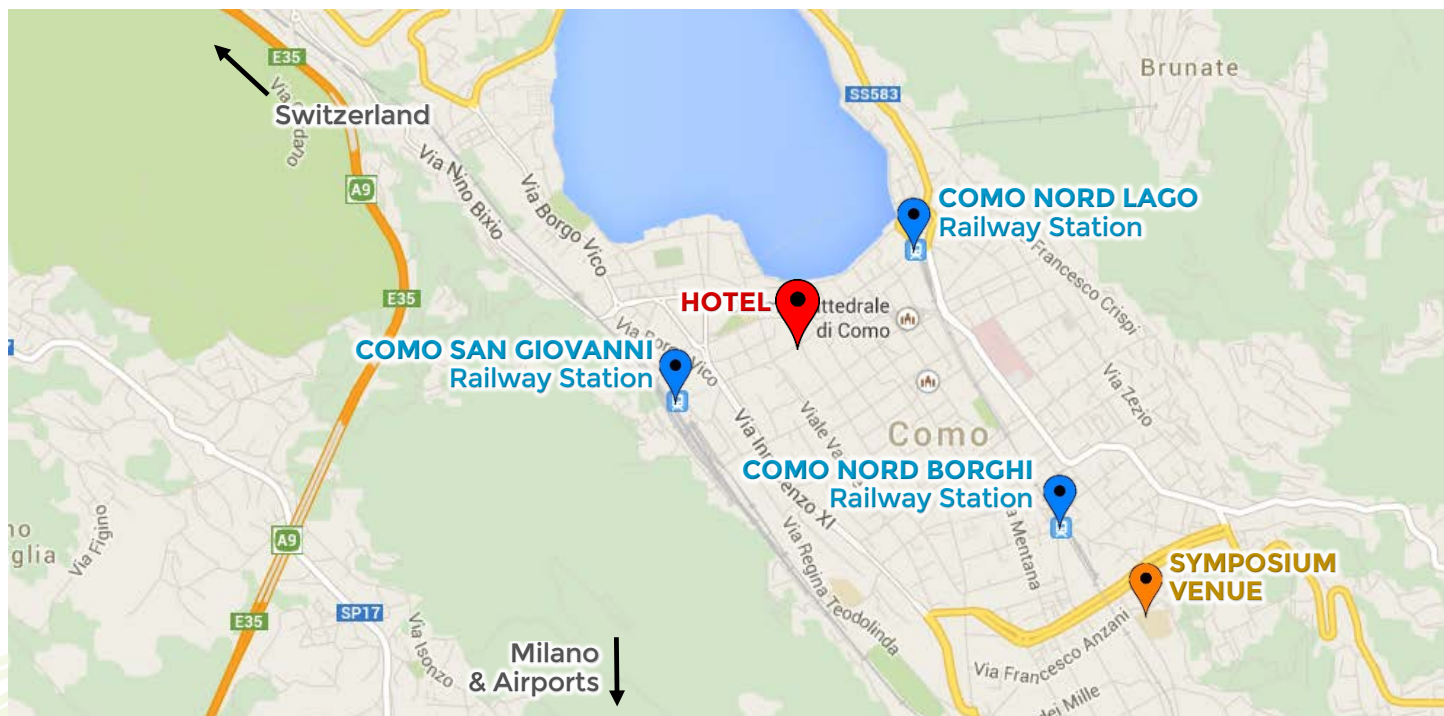

HOTEL PLINIUS ***

via Giuseppe Garibaldi, 33 - Como

Hotel Plinius brings you elegant and comfortable accommodation in a central location, set between the lake and Como town centre and located just 300 m from the Railway station. Stroll to the lake in just a few minutes from Hotel Plinius. Back in the town centre, the hotel is close to a shopping area, restaurants and Como's beautiful cathedral. Good transport links are available nearby.

Position In the city center
300 m from Como San Giovanni Railway Station
750 m from Como Nord Lago Railway Station
3.2 km from the Venue (via Valleggio, 11 and Via Castelnuovo, 7)

Useful Numbers HOTEL +39 031 273067
www.hotelplinius.com/home.html

Taxi Como +39 031 261515