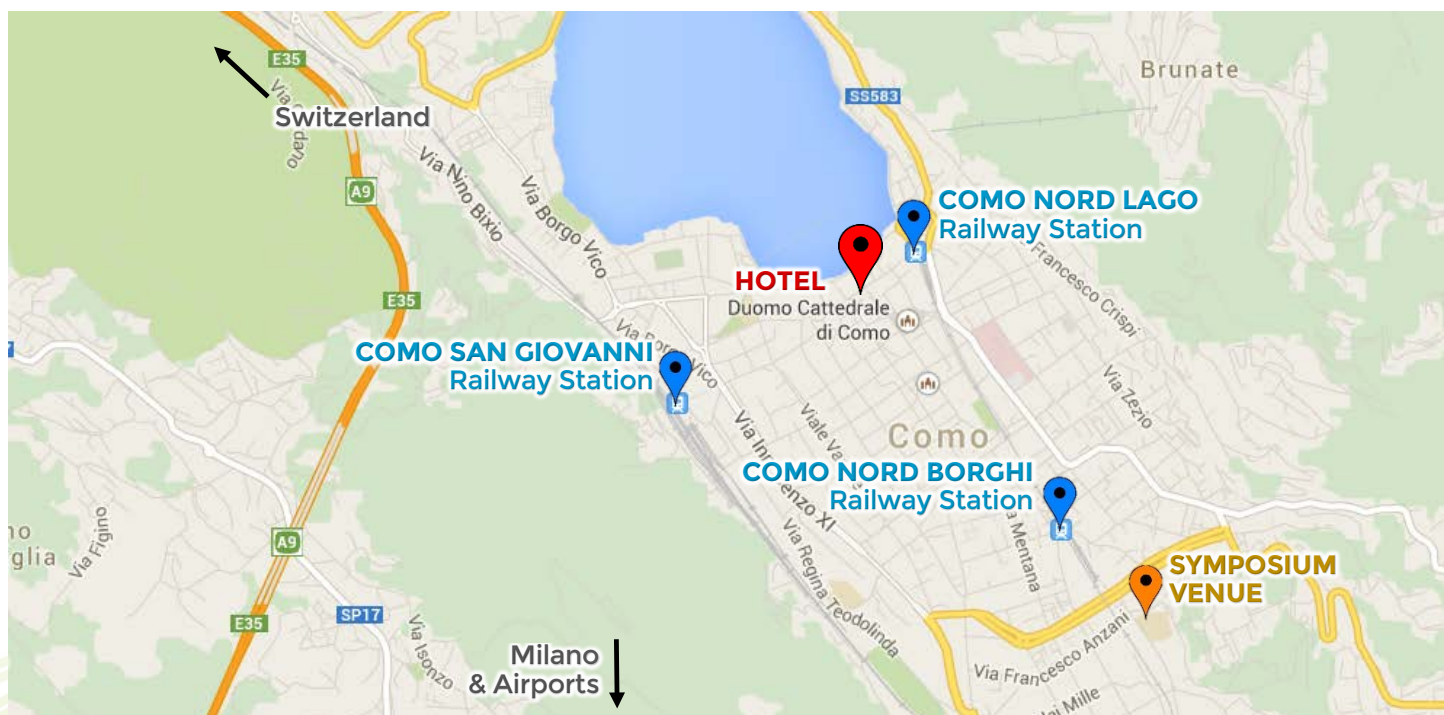

HOTEL BARCHETTA ****

Piazza Cavour, 1 - Como

Facing Lake Como, Hotel Barchetta is in the main square of the city, a 2-minute walk from Como Lago Nord Train Station. Shops, bars and restaurants are available nearby. It offers a refined, modern and quiet environment. The rooms are enriched with fabrics and furnished with beige and green colour tones.

Position In the city center
350 m from Como Nord Lago railway station
2.1 km from the Venue (via Valleggio, 11 and Via Castelnuovo, 7)

Useful Numbers HOTEL +39 031 3221
www.hotelbarchetta.it/en
 Taxi Como +39 031 261515