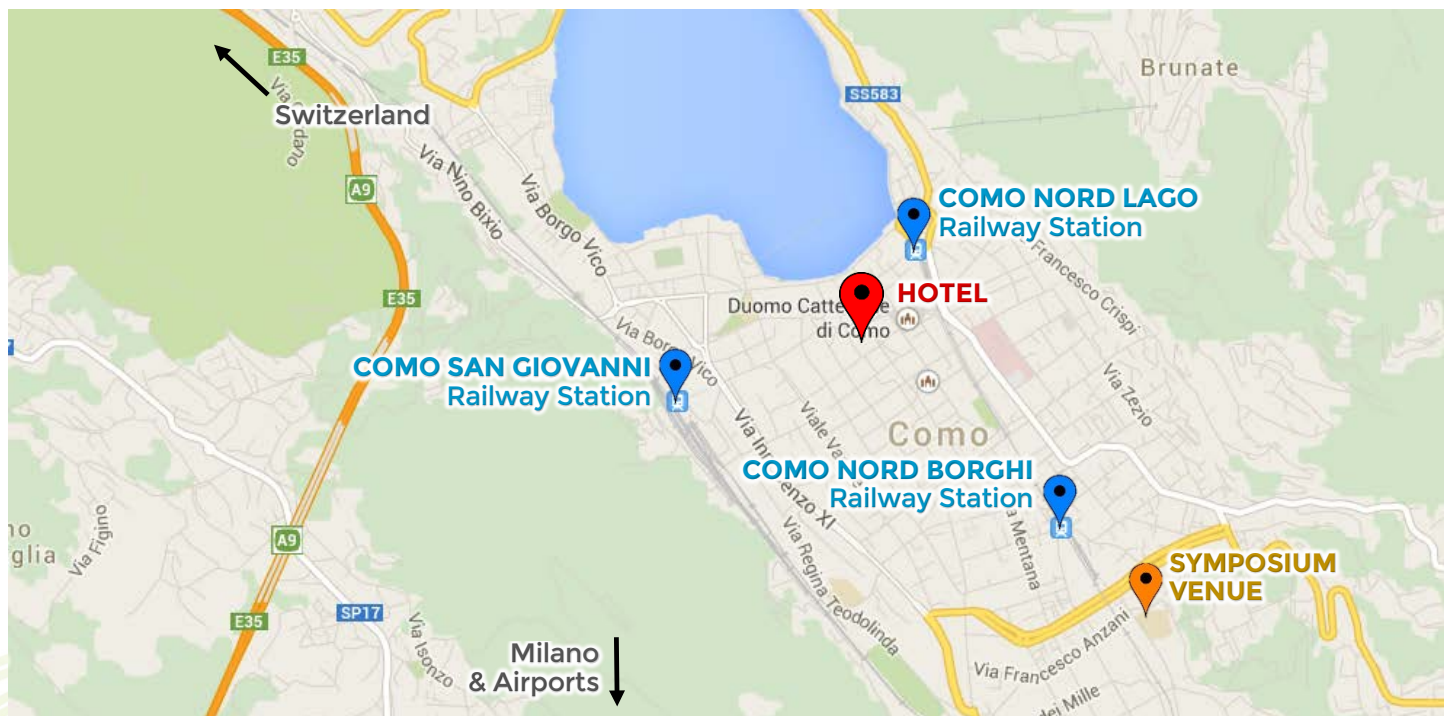

HOTEL TRE RE ***

via Pietro Boldoni, 20 - Como

Spacious and welcoming, the Tre Re is situated in the heart of Como, at short walking distance from the Railway Station and the Cathedral and 100 metres from the lake. Hotel Tre Re is set in a 16th century building, which was formerly a convent, and still features original architecture. The rooms are all comfortable and modern.

Position

In the city center

600 m from Como Nord Lago railway station

850 m from Como San Giovanni railway station

2.2 km from the Venue (via Valleggio, 11 and Via Castelnuovo, 7)

Useful Numbers

HOTEL +39 031 265374

www.hoteltrere.it/web/EN/HomePage.aspx

TAXI COMO +39 031 261515