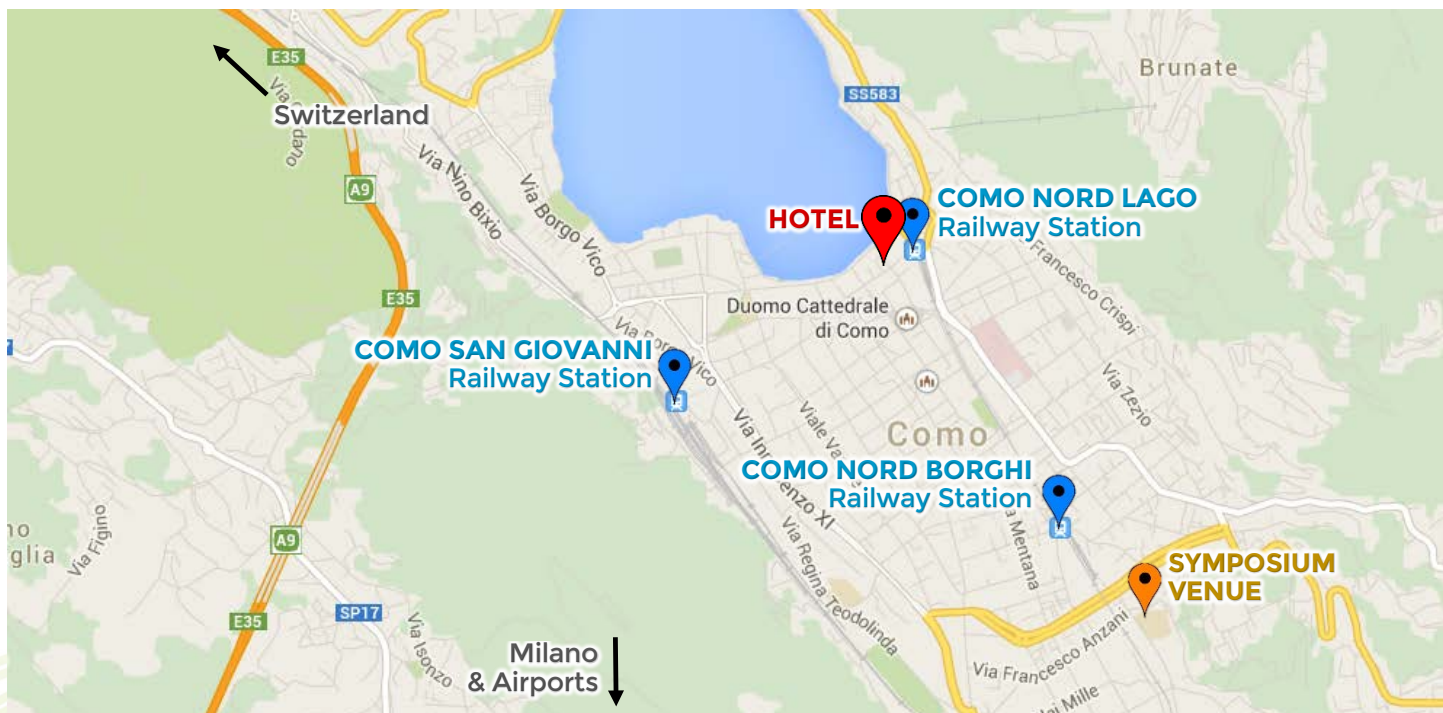

## **PALACE HOTEL** \*\*\*\*

**Lungo Lario Trieste, 16 - Como**

On landscaped grounds by the shores of Lake Como, the Palace Hotel is a 5-minute walk from Como Cathedral. All rooms are classically styled, and some offer views of the lake. Hotel Palace is just 650 ft from Como Nord Lago Railway Station. It is surrounded by Como's most popular shopping streets.

**Position** In the city center  
**200 m** from Como Nord Lago Railway station  
**1 km** from Como San Giovanni Railway station  
**2.8 km** from the Venue (via Valleggio, 11 and Via Castelnuovo, 7)

**Useful Numbers** HOTEL +39 031 23391  
<http://www.palacehotel.it/en>  
 Taxi Como +39 031 261515