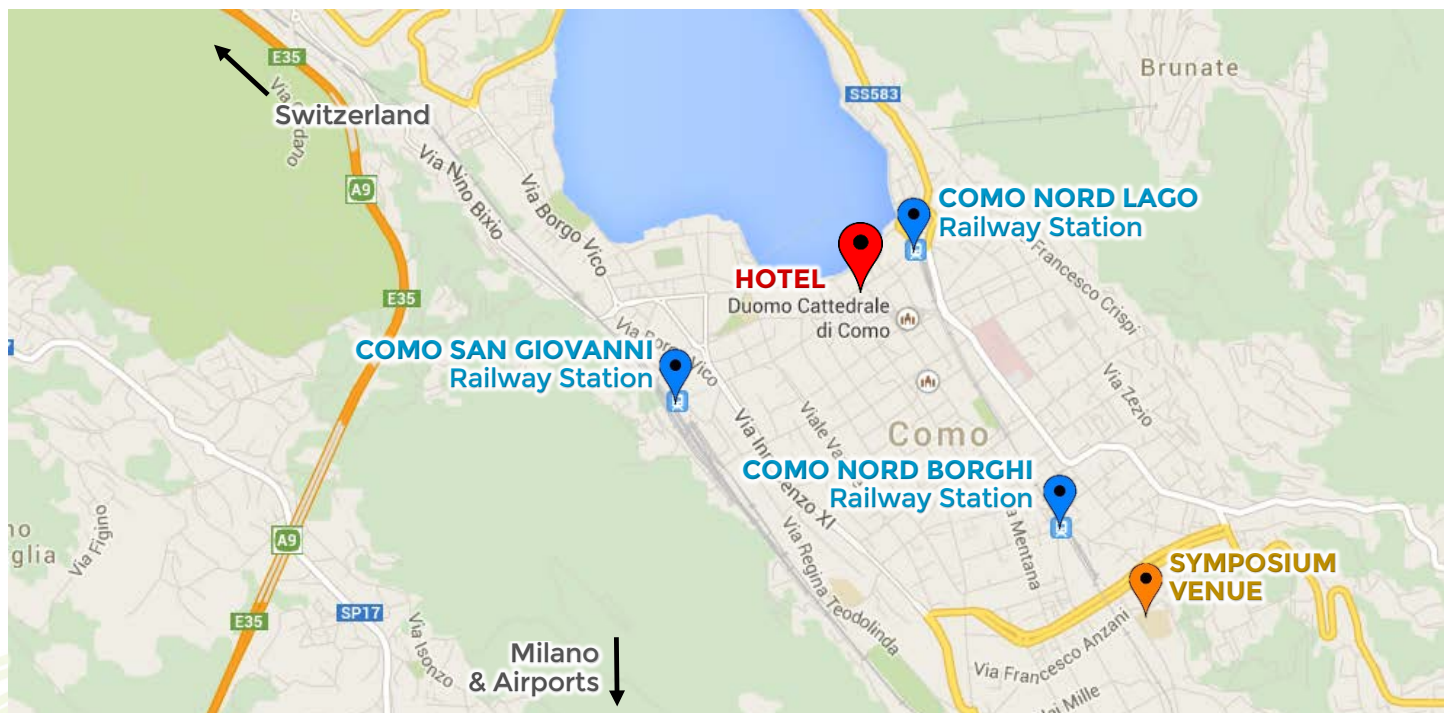

HOTEL METROPOLE SUISSE ****

Piazza Cavour, 19 - Como

Featuring a harbour-side location with views of Lake Como and the Alps, Metropole is in the heart of Como. Rooms have a classic design with wood furniture and paintings on the walls. Just 300 metres from Como Cathedral, the hotel is well located for exploring the city.

Position In the city center
350 m from Como Nord Lago Railway station
850 m from Como San Giovanni Railway station
2.1 km from the Venue (via Valleggio, 11 and Via Castelnuovo, 7)

Useful Numbers HOTEL +39 031 269444
www.hotelmetropolesuisse.com/en

Taxi Como +39 031 261515