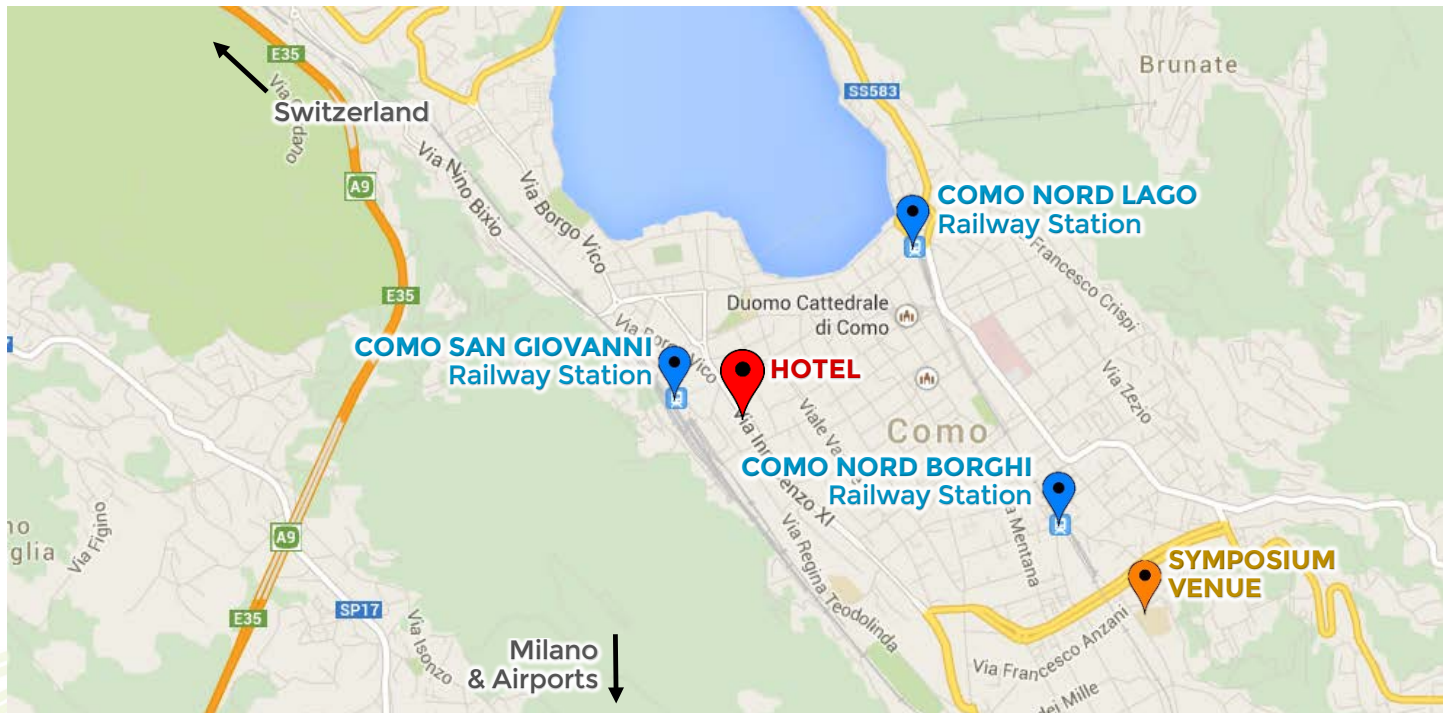

21ST ISFC &
ISoFT'15
COMO 2015

23-28
AUGUST 2015
COMO, ITALY

ACCOMMODATION
& HOTEL BOOKING

HOTEL BW CONTINENTAL ***

via Innocenzo XI, 15 - Como

Unspoilt nature and a striking view of Lake Como form the backdrop to the Best Western Hotel Continental. The hotel is just 5 minutes from the railway station (Como San Giovanni) and the town center, and is easily reached from all directions.

Position 850 m from the city center
350 m from Como San Giovanni railway station
1.3 km from Como Nord Lago railway station
2 km from the Venue (via Valleggio, 11 and Via Castelnuovo, 7)

Useful Numbers HOTEL +39 031 260485
www.hotelcontinentalcomo.it/en/home-page.aspx
TAXI COMO +39 031 261515